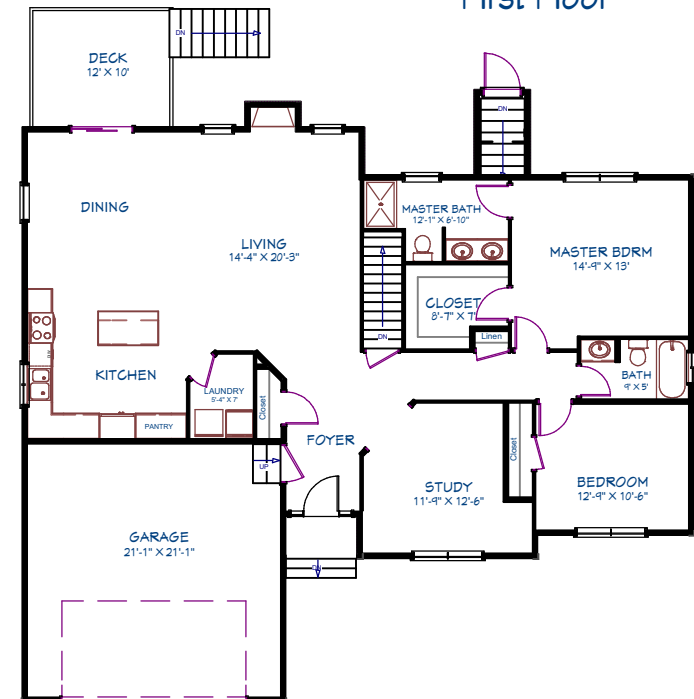

The Beacon

Tiffany Hill Estates
Norwell, MA

First Floor

Note: These plans & elevations are schematic & are subject to minor change. Some options/upgrades are shown

Area Breakdown	
First Floor	1,661 SF
Total Area	1,661 SF

House Features	
Bedrooms	2
Bathrooms	2
Garage	2 Car