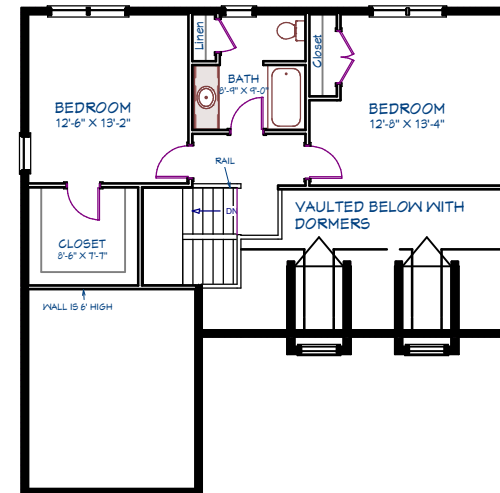

The Clarendon

Tiffany Hill Estates
Norwell, MA

First Floor

Second Floor

Note: These plans & elevations are schematic & are subject to minor change. Some options/upgrades are shown

Area Breakdown		House Features	
First Floor	1,238 SF	Bedrooms	3
Second Floor	683 SF	Bathrooms	2.5
Total Area	1,921 SF	Garage	2 Car