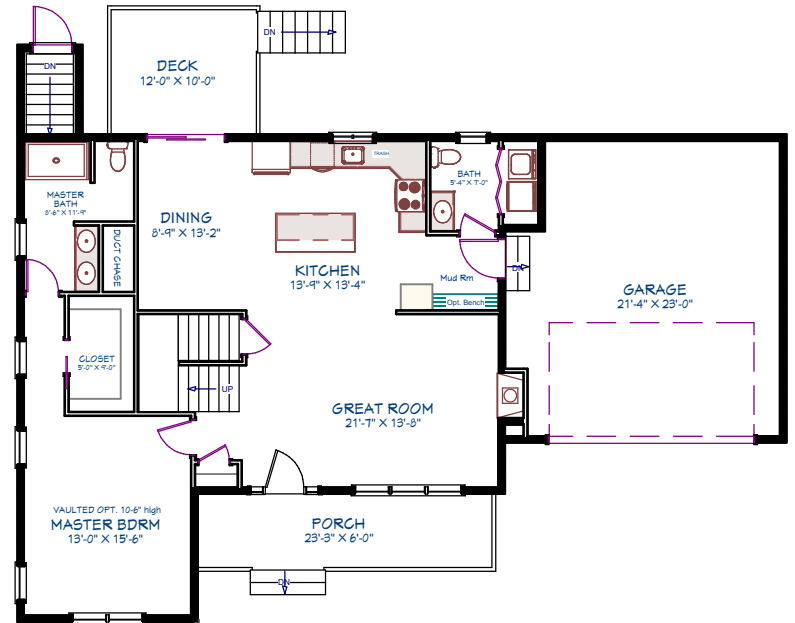

The Clarendon

Tiffany Hill Estates
Norwell, MA

First Floor

Second Floor

Note: These plans & elevations are schematic & are subject to minor change. Some options/upgrades are shown

Area Breakdown		House Features	
First Floor	1,238 SF	Bedrooms	3
Second Floor	683 SF	Bathrooms	2.5
Total Area	1,921 SF	Garage	2 Car