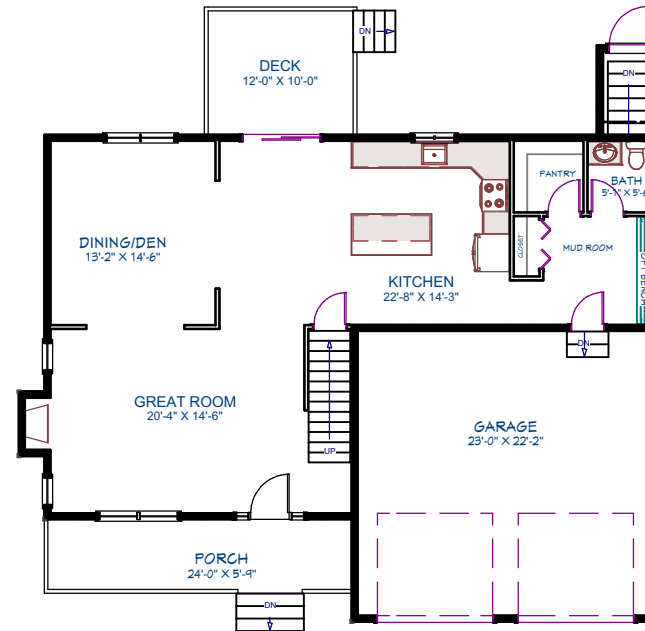

The Fairfield

Tiffany Hill Estates
Norwell, MA

First Floor

Second Floor

Note: These plans & elevations are schematic & are subject to minor change. Some options/upgrades are shown

Area Breakdown		House Features	
First Floor	1,104 SF	Bedrooms	3
Second Floor	1,287 SF	Bathrooms	2.5
Total Area	2,391 SF	Garage	2 Car