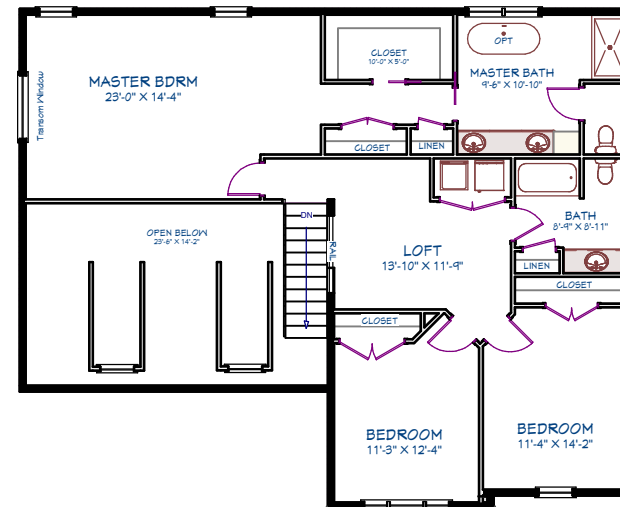

The Fairfield

Tiffany Hill Estates
Norwell, MA

First Floor

Second Floor

Note: These plans & elevations are schematic & are subject to minor change. Some options/upgrades are shown

Area Breakdown		House Features	
First Floor	1,104 SF	Bedrooms	3
Second Floor	1,287 SF	Bathrooms	2.5
Total Area	2,391 SF	Garage	2 Car