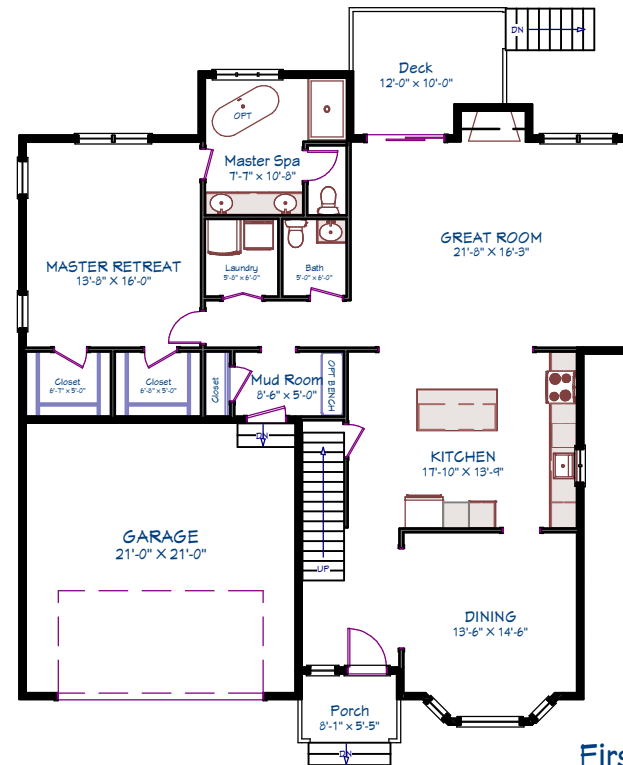

The Belvidere

Tiffany Hill Estates
Norwell, MA

First Floor

Second Floor

Note: These plans & elevations are schematic & are subject to minor change. Some options/upgrades are shown

Area Breakdown		House Features	
First Floor	1,615 SF	Bedrooms	3
Second Floor	956 SF	Bathrooms	2.5
Total Area	2,571 SF	Garage	2 Car