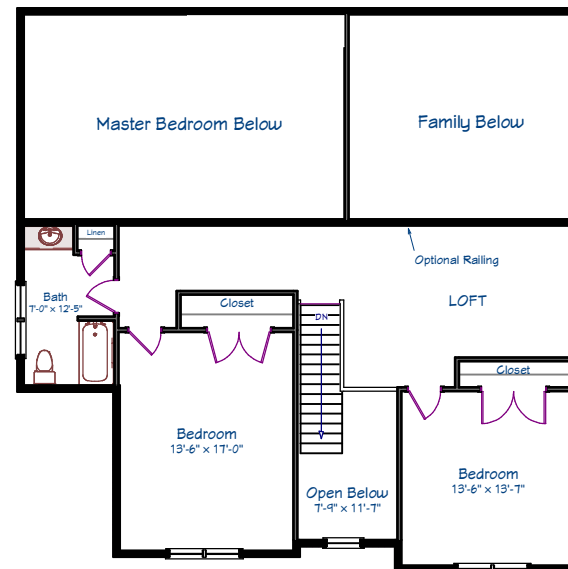

The Belvidere

Tiffany Hill Estates
Norwell, MA

First Floor

Second Floor

Note: These plans & elevations are schematic & are subject to minor change. Some options/upgrades are shown

Area Breakdown		House Features	
First Floor	1,615 SF	Bedrooms	3
Second Floor	956 SF	Bathrooms	2.5
Total Area	2,571 SF	Garage	2 Car