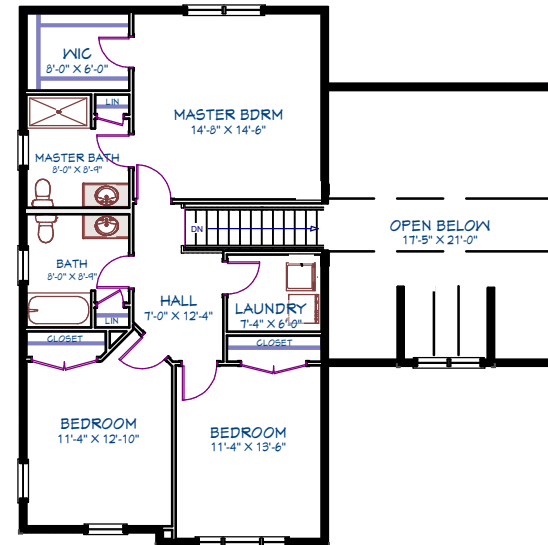

The Berkley

Tiffany Hill Estates
Norwell, MA

First Floor

Second Floor

Note: These plans & elevations are schematic & are subject to minor change. Some options/upgrades are shown

Area Breakdown		House Features	
First Floor	883 SF	Bedrooms	3
Second Floor	997 SF	Bathrooms	2.5
Total Area	1,880 SF	Garage	2 Car