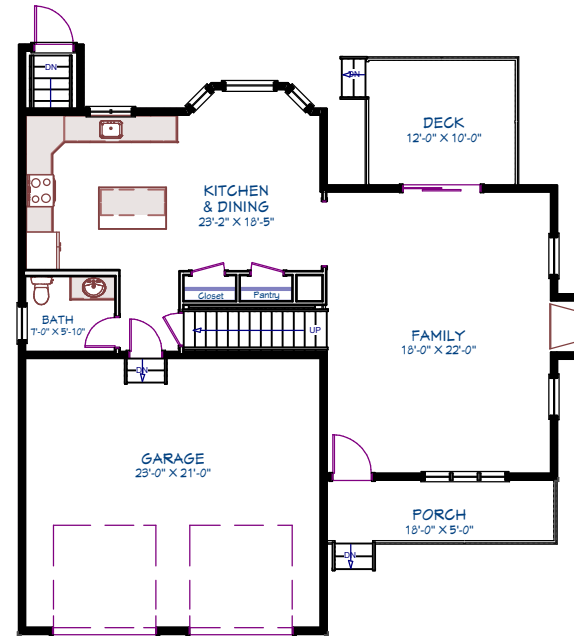

The Berkley

Tiffany Hill Estates
Norwell, MA

First Floor

Second Floor

Note: These plans & elevations are schematic & are subject to minor change. Some options/upgrades are shown

Area Breakdown		House Features	
First Floor	883 SF	Bedrooms	3
Second Floor	997 SF	Bathrooms	2.5
Total Area	1,880 SF	Garage	2 Car