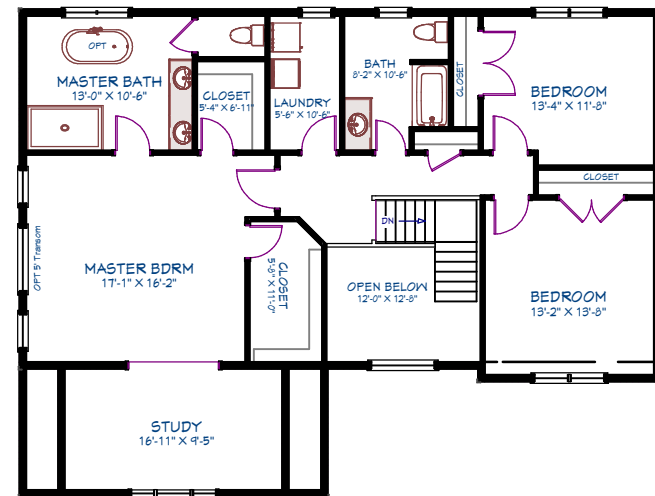

The Gloucester

Tiffany Hill Estates
Norwell, MA

First Floor

Second Floor

Note: These plans & elevations are schematic & are subject to minor change. Some options/upgrades are shown

Area Breakdown		House Features	
First Floor	1,104 SF	Bedrooms	3
Second Floor	1,594 SF	Bathrooms	2.5
Total Area	2,698 SF	Garage	2 Car