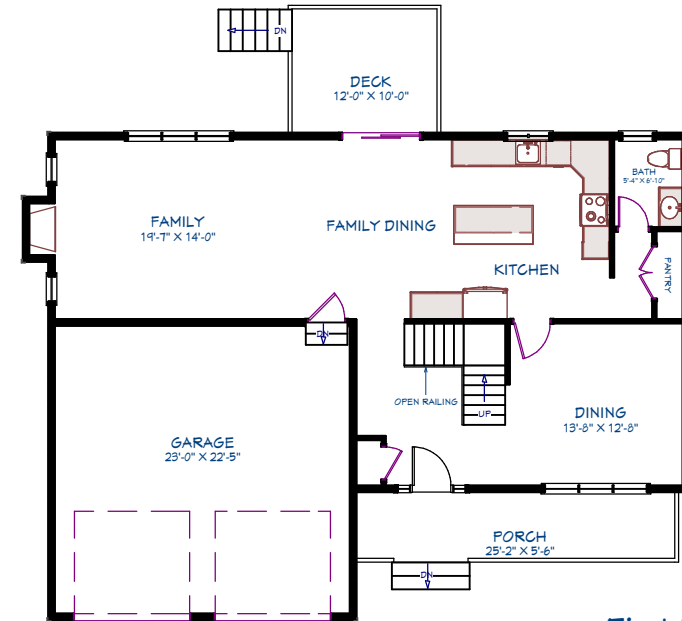

The Gloucester

Tiffany Hill Estates
Norwell, MA

First Floor

Second Floor

Note: These plans & elevations are schematic & are subject to minor change. Some options/upgrades are shown

Area Breakdown		House Features	
First Floor	1,104 SF	Bedrooms	3
Second Floor	1,594 SF	Bathrooms	2.5
Total Area	2,698 SF	Garage	2 Car